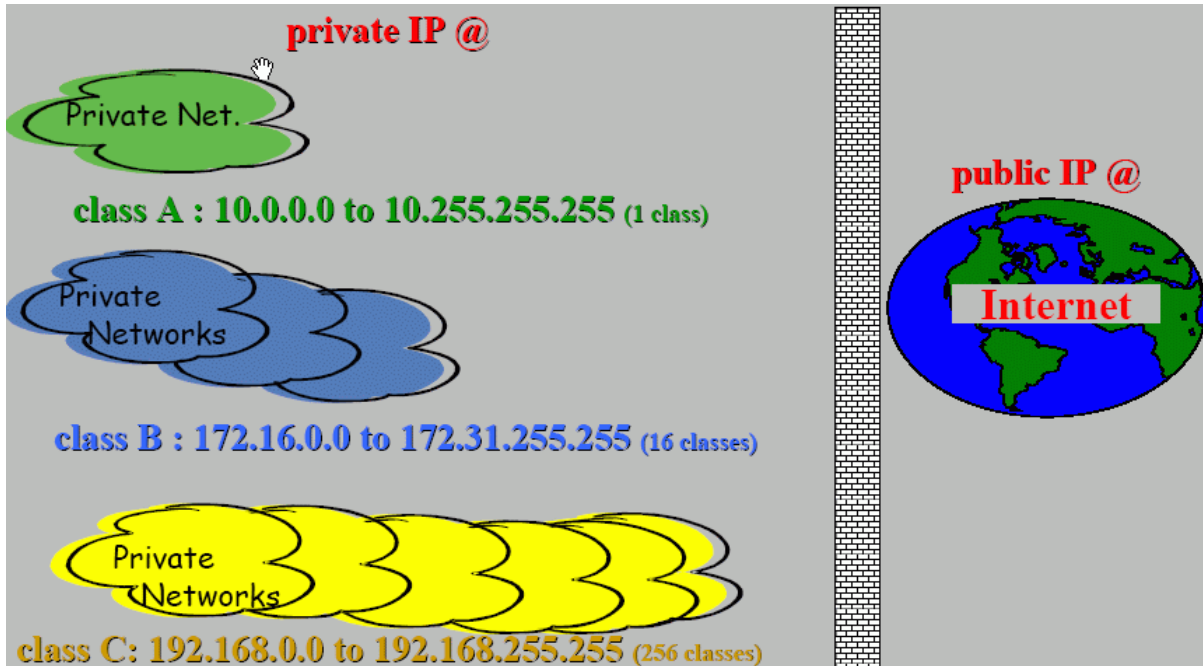

[Haut de page](#)